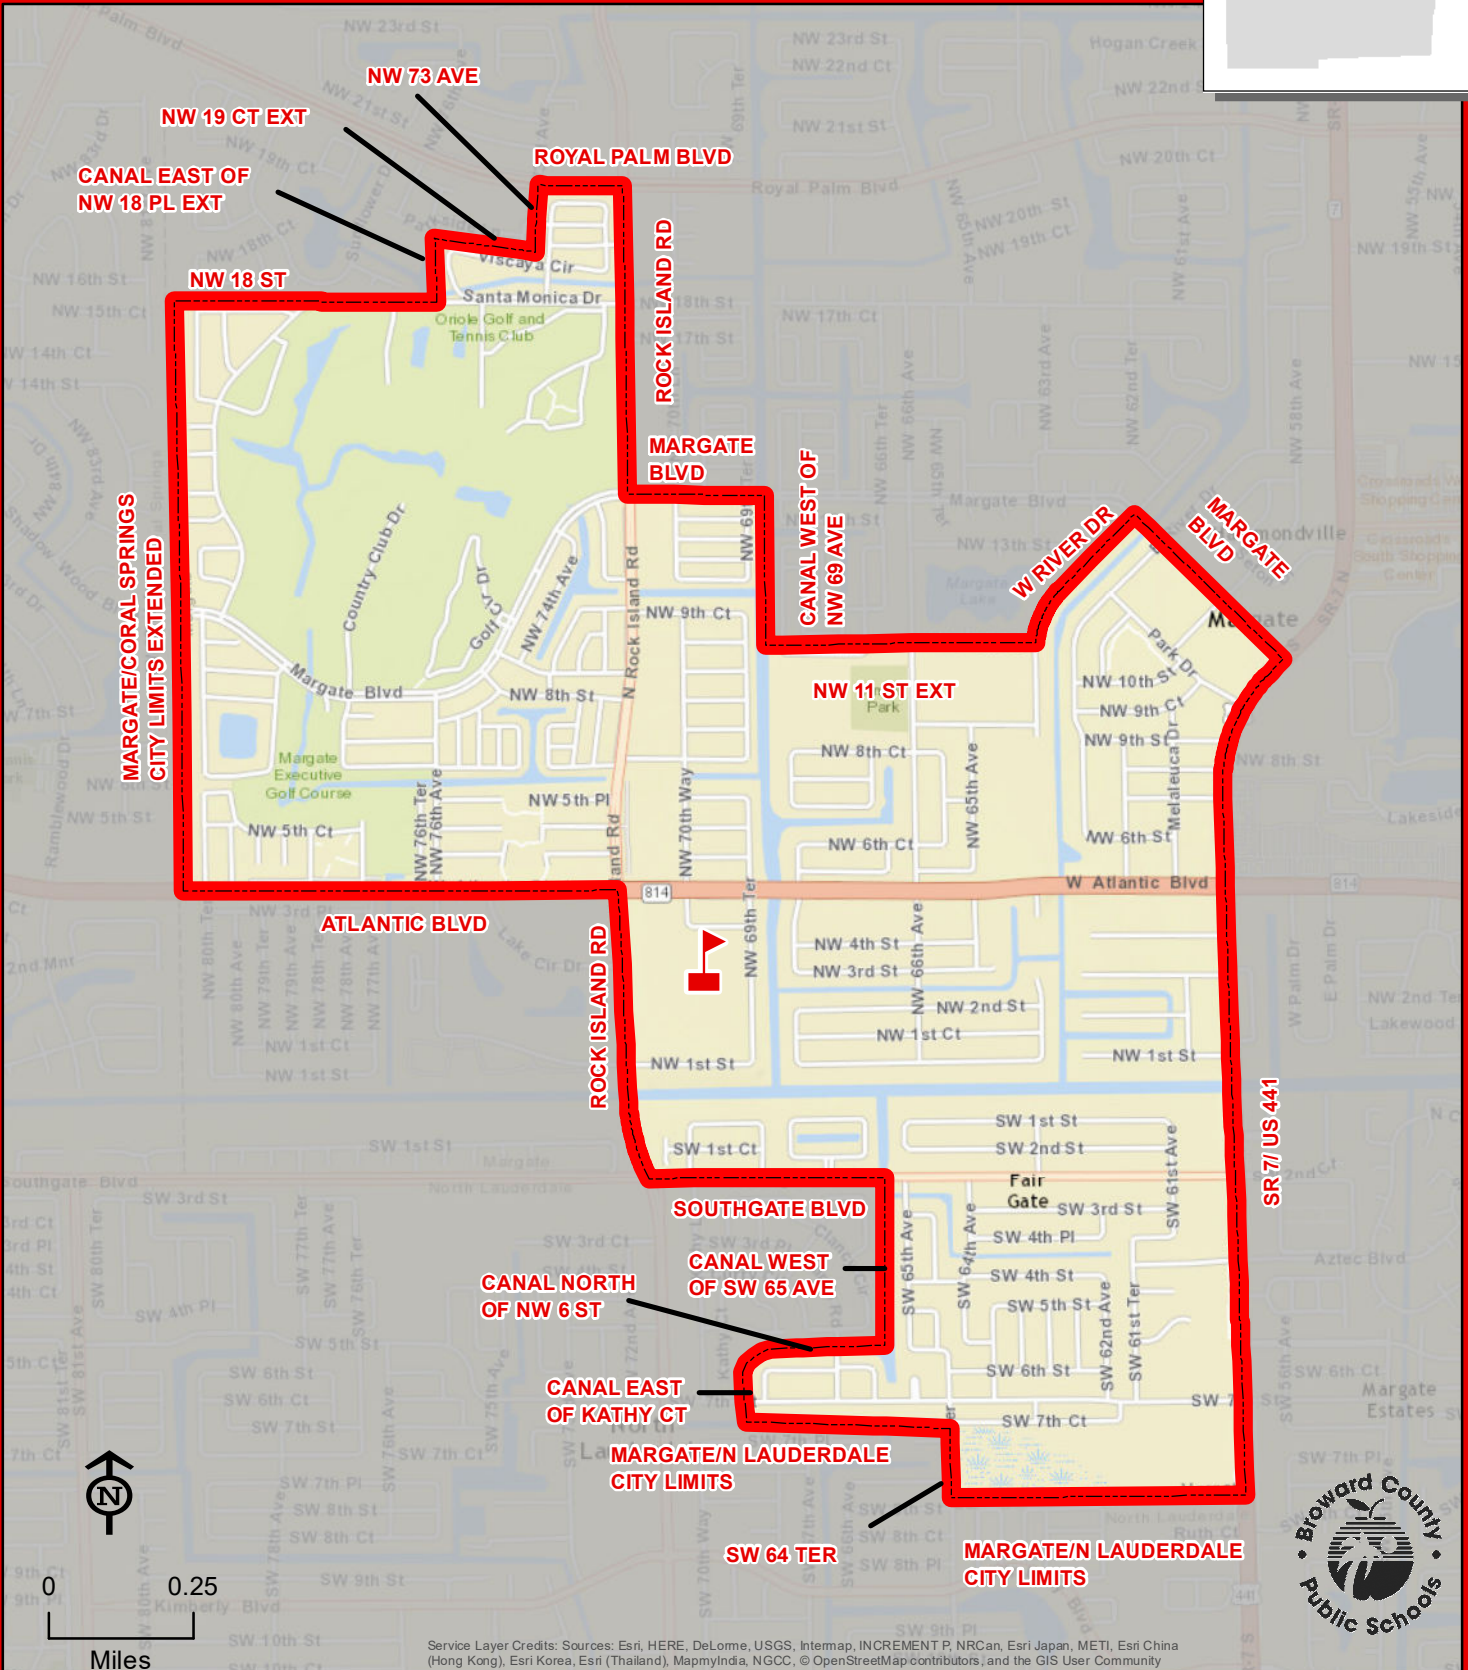

ATLANTIC WEST ELEMENTARY SCHOOL

301 NW 69 TERRACE
MARGATE, FLORIDA 33063
754-322-5300

Magnet School

ATLANTIC WEST

THIS MAP IS FOR CONCEPTUAL PURPOSES ONLY AND SHOULD NOT BE USED FOR LEGAL BOUNDARY DETERMINATIONS